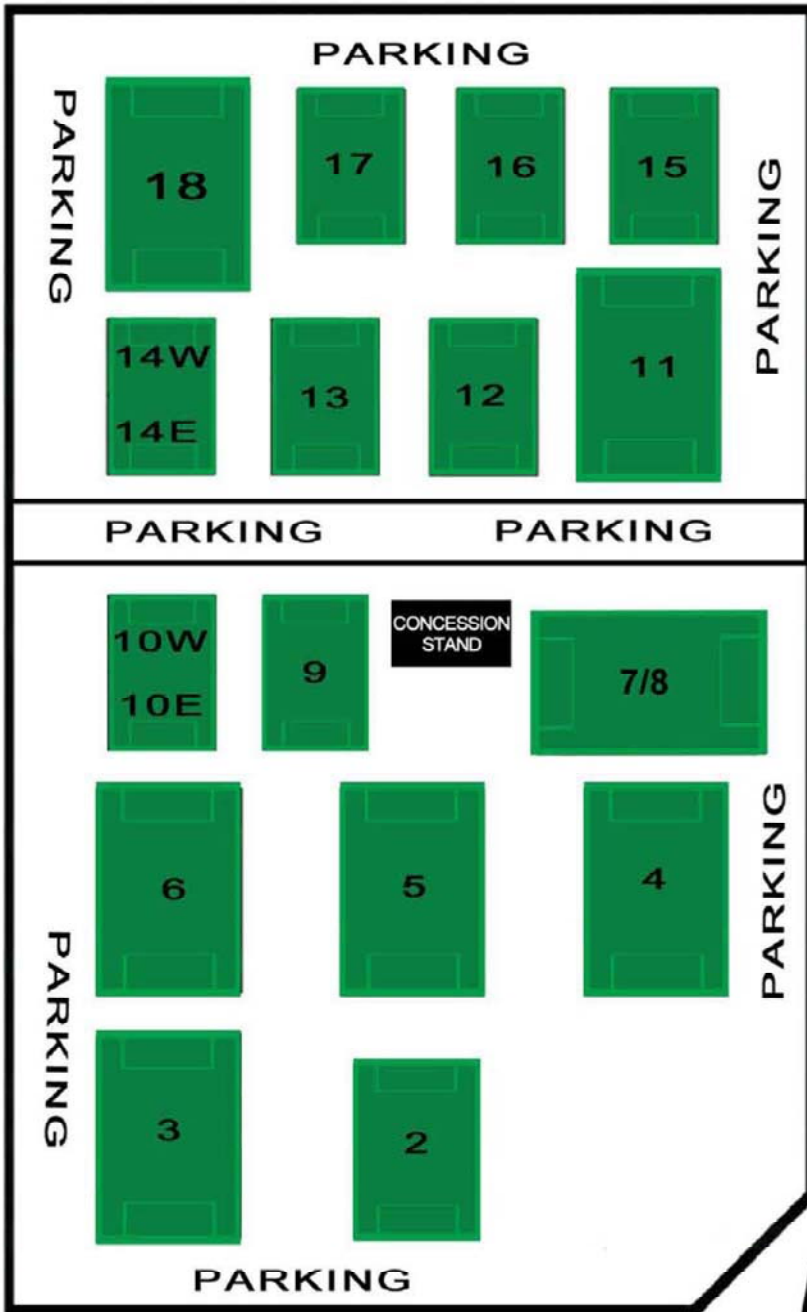

CB CAMERON PARK

NORTH OKLAHOMA CITY FOOTBALL CLUB

NOKC is a smoke-free environment.
Also, no pets are allowed at
the complex.

Thanks

FIELD CONDITIONS:
405-751-7368

Field Map

ESC #3S and ESC #12 refer to Fields
located at the Edmond Soccer Club
1502 W Danforth Rd, Edmond, OK 73003

ENTRANCE/EXIT

PORTLAND AVE